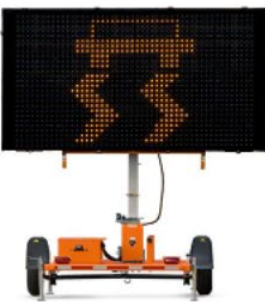

Matrix Message Signs

Ideal for large roadwork projects, public events and more, these full-size signs feature a large display, exceptional visibility and versatility. Meets MUTCD.