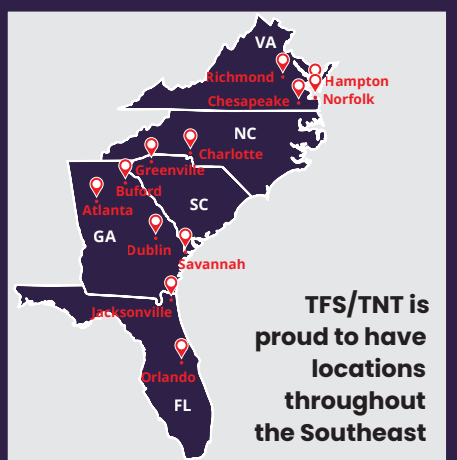

TFS/TNT is proud to have locations throughout the Southeast

NORFOLK: (757) 857-4324 | 3666 Progress Road, Norfolk, VA 23502

CHESAPEAKE: (757) 547-2167 | 1324 Lindale Drive, Chesapeake, VA 23320

HAMPTON: (757) 826-3600 | 2502 58th Street, Hampton, VA 23661-1228