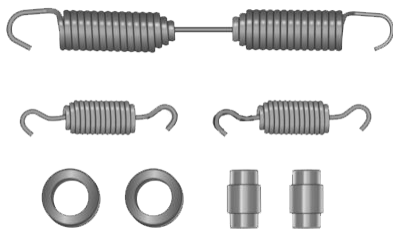

## HALDEX

**4515QR Exchange Brake Shoe AS LOW AS \$11.90**

20K Haldex Premium Lining HV77

Prices With Core Exchange

**PART # HV774515QR**

**BUY 4-23 EXCHANGE SHOES...ONLY \$12.90 EA**

**BUY 24 OR MORE.....ONLY \$11.90 EA**

## "Q / Q+" Brake Hardware Kit

**AS LOW AS \$5.90**

Kit Includes:

2 Rollers, 1 Brake Return Spring, 2 Shoe Retainer Springs & 2 Roller Pins

**PART # TPC66867**

**BUY 1-11.....ONLY \$6.90 EA**

**BUY 12 OR MORE.....ONLY \$5.90 EA**